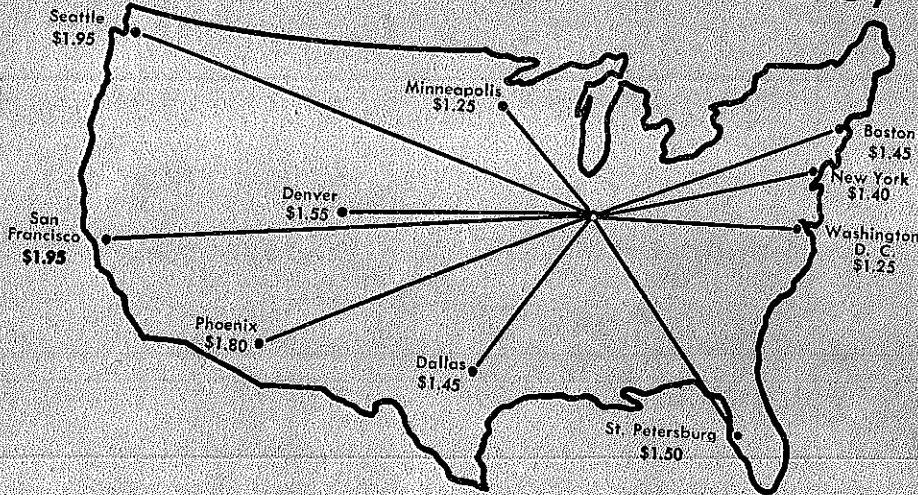

ITS YELLOW PAGES TELL
YOU "WHERE TO BUY IT"

INDIANA BELL TELEPHONE COMPANY
INCORPORATED

IT'S FUN TO VISIT BY LONG DISTANCE! CALL FAMILY OR FRIENDS TODAY

Typical daytime station-to-station rates for 3 minutes, listed on the map below, show how little it costs to call anywhere in the United States from Elwood. (Night and Sunday rates are even less.) The Federal tax of 10% is not included.